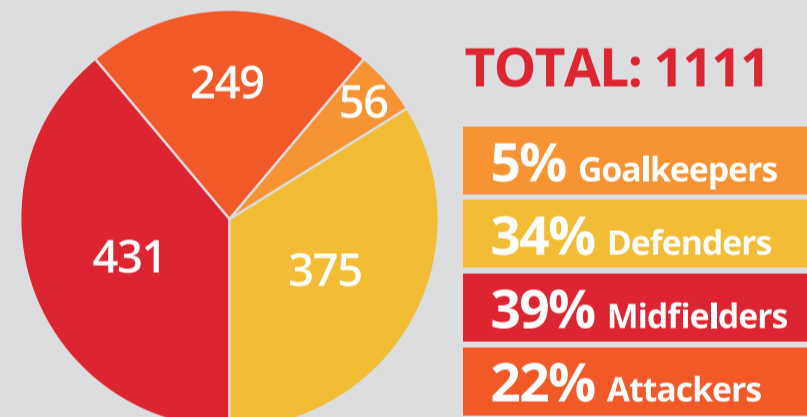

2016-17 END OF SEASON INJURY REVIEW

SIGNIFICANT INJURIES LASTING 10+ DAYS

SUNDERLAND 47 DAYS LOST 1813	WEST HAM UTD 46 DAYS LOST 1737	WATFORD 44 DAYS LOST 1493	CRYSTAL PALACE 40 DAYS LOST 1567	MAN UNITED 37 DAYS LOST 824	ARSENAL 36 DAYS LOST 1123	BOURNEMOUTH 34 DAYS LOST 996	MAN CITY 32 DAYS LOST 952	LIVERPOOL 31 DAYS LOST 1052	SWANSEA CITY 31 DAYS LOST 943
HULL CITY 28 DAYS LOST 1412	MIDDLESBROUGH 27 DAYS LOST 727	TOTTENHAM 27 DAYS LOST 859	EVERTON 26 DAYS LOST 968	SOUTHAMPTON 26 DAYS LOST 1348	STOKE CITY 26 DAYS LOST 720	LEICESTER CITY 22 DAYS LOST 734	BURNLEY 20 DAYS LOST 631	CHELSEA 20 DAYS LOST 358	WEST BROM 14 DAYS LOST 319

TOTAL DAYS LOST TO INJURY
20,576

TOTAL INJURIES (SIGNIFICANT)
614

TOTAL WAGE BILL (INJURED PLAYERS)
£131,314,980

Credit: sportingintelligence.com

INJURIES BY BODY PART

TIME OF INJURY

MOST
26 players were withdrawn in the 90th minute which includes injury time.

NEXT
16 players replaced because of injury in 57th and 60th minute.

INJURY BY POSITION

TALE OF THE TITLE RACE

JACK'S BACK

Jack Wilshere
Midfielder
Bournemouth

Started more Premier League games [22] in 2016/17 than he had done in the previous three seasons combined [10].

Played most Premier League minutes [1912] since becoming a first-team regular at Arsenal in 2010/11 [2653].

Prior to fracturing his fibula in the north London derby, Wilshere had not missed a single league game because of injury.