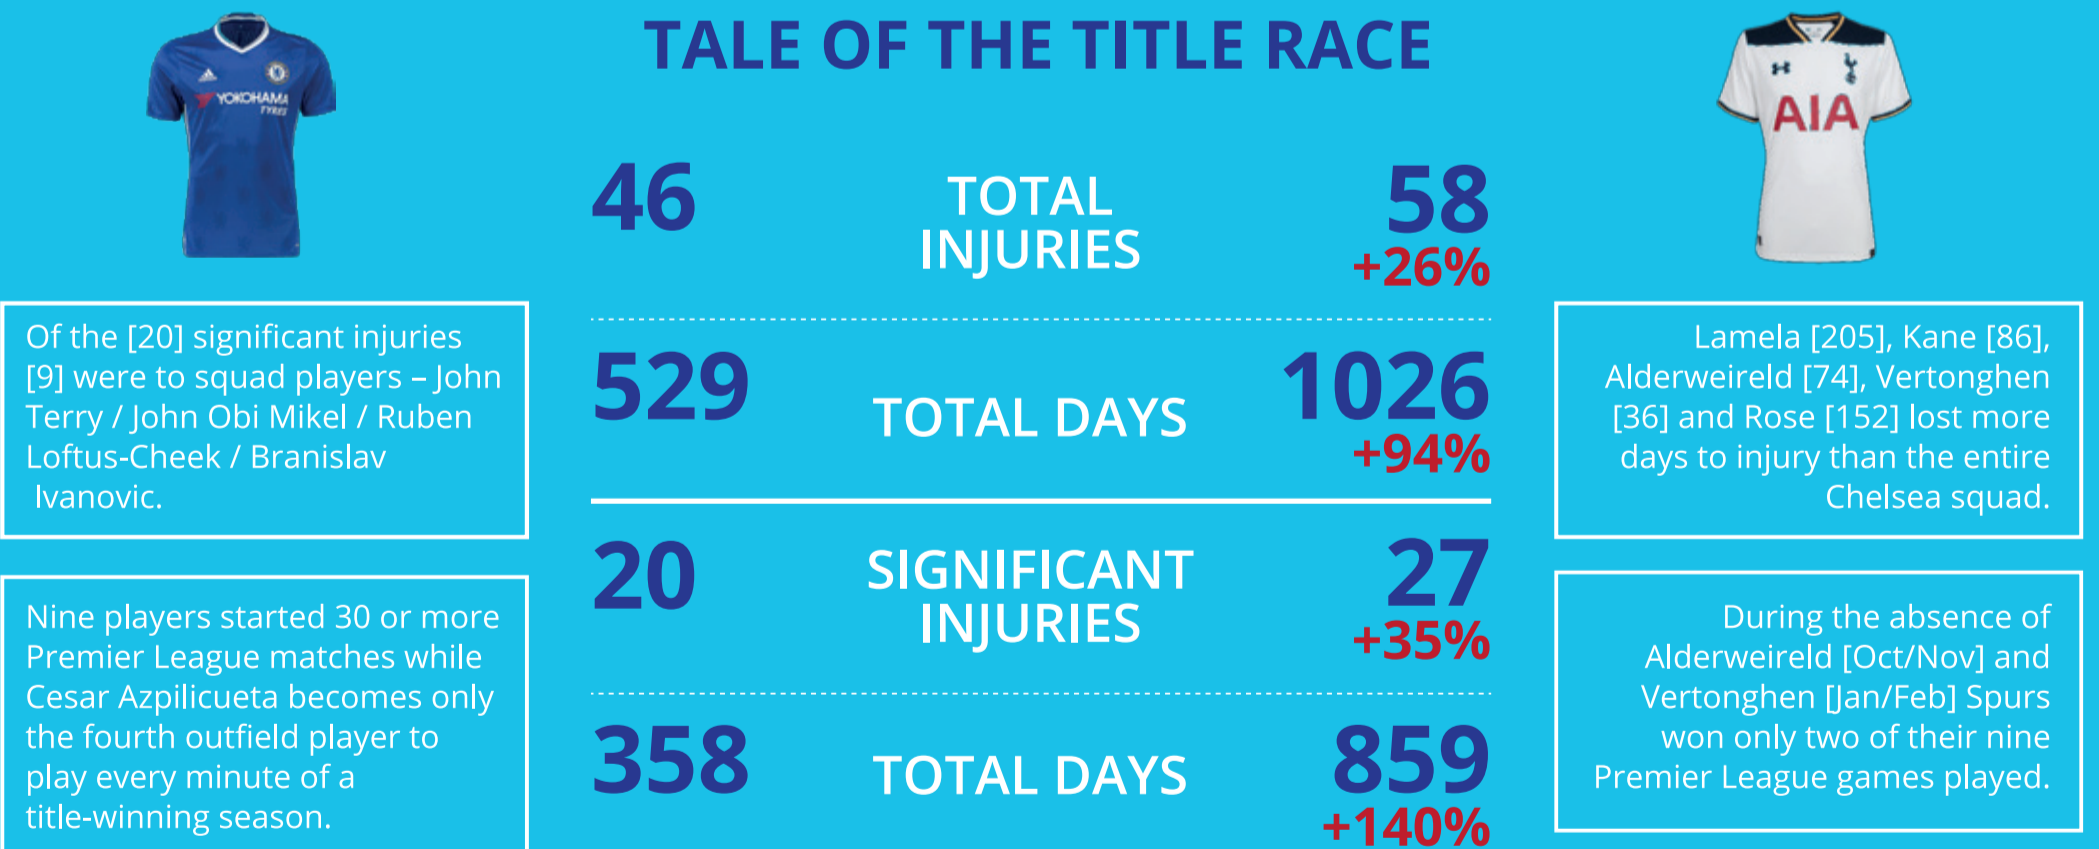

2016-17 END OF SEASON INJURY REVIEW

SIGNIFICANT INJURIES LASTING 10+ DAYS

SUNDERLAND 47 DAYS LOST 1813	WEST HAM UTD 46 DAYS LOST 1737	WATFORD 44 DAYS LOST 1493	CRYSTAL PALACE 40 DAYS LOST 1567	MAN UNITED 37 DAYS LOST 824	ARSENAL 36 DAYS LOST 1123	BOURNEMOUTH 34 DAYS LOST 996	MAN CITY 32 DAYS LOST 952	LIVERPOOL 31 DAYS LOST 1052	SWANSEA CITY 31 DAYS LOST 943
HULL CITY 28 DAYS LOST 1412	MIDDLESBROUGH 27 DAYS LOST 727	TOTTENHAM 27 DAYS LOST 859	EVERTON 26 DAYS LOST 968	SOUTHAMPTON 26 DAYS LOST 1348	STOKE CITY 26 DAYS LOST 720	LEICESTER CITY 22 DAYS LOST 734	BURNLEY 20 DAYS LOST 631	CHELSEA 20 DAYS LOST 358	WEST BROM 14 DAYS LOST 319

TOTAL DAYS LOST TO INJURY
20,576

TOTAL INJURIES (SIGNIFICANT)
614

TOTAL WAGE BILL (INJURED PLAYERS)
£131,314,980

Credit: sportingintelligence.com

INJURIES BY BODY PART

TIME OF INJURY

MOST
26 players were withdrawn in the 90th minute which includes injury time.

NEXT
16 players replaced because of injury in 57th and 60th minute.

INJURY BY POSITION

TALE OF THE TITLE RACE

JACK'S BACK

Jack Wilshere
Midfielder
Bournemouth

Started more Premier League games [22] in 2016/17 than he had done in the previous three seasons combined [10].