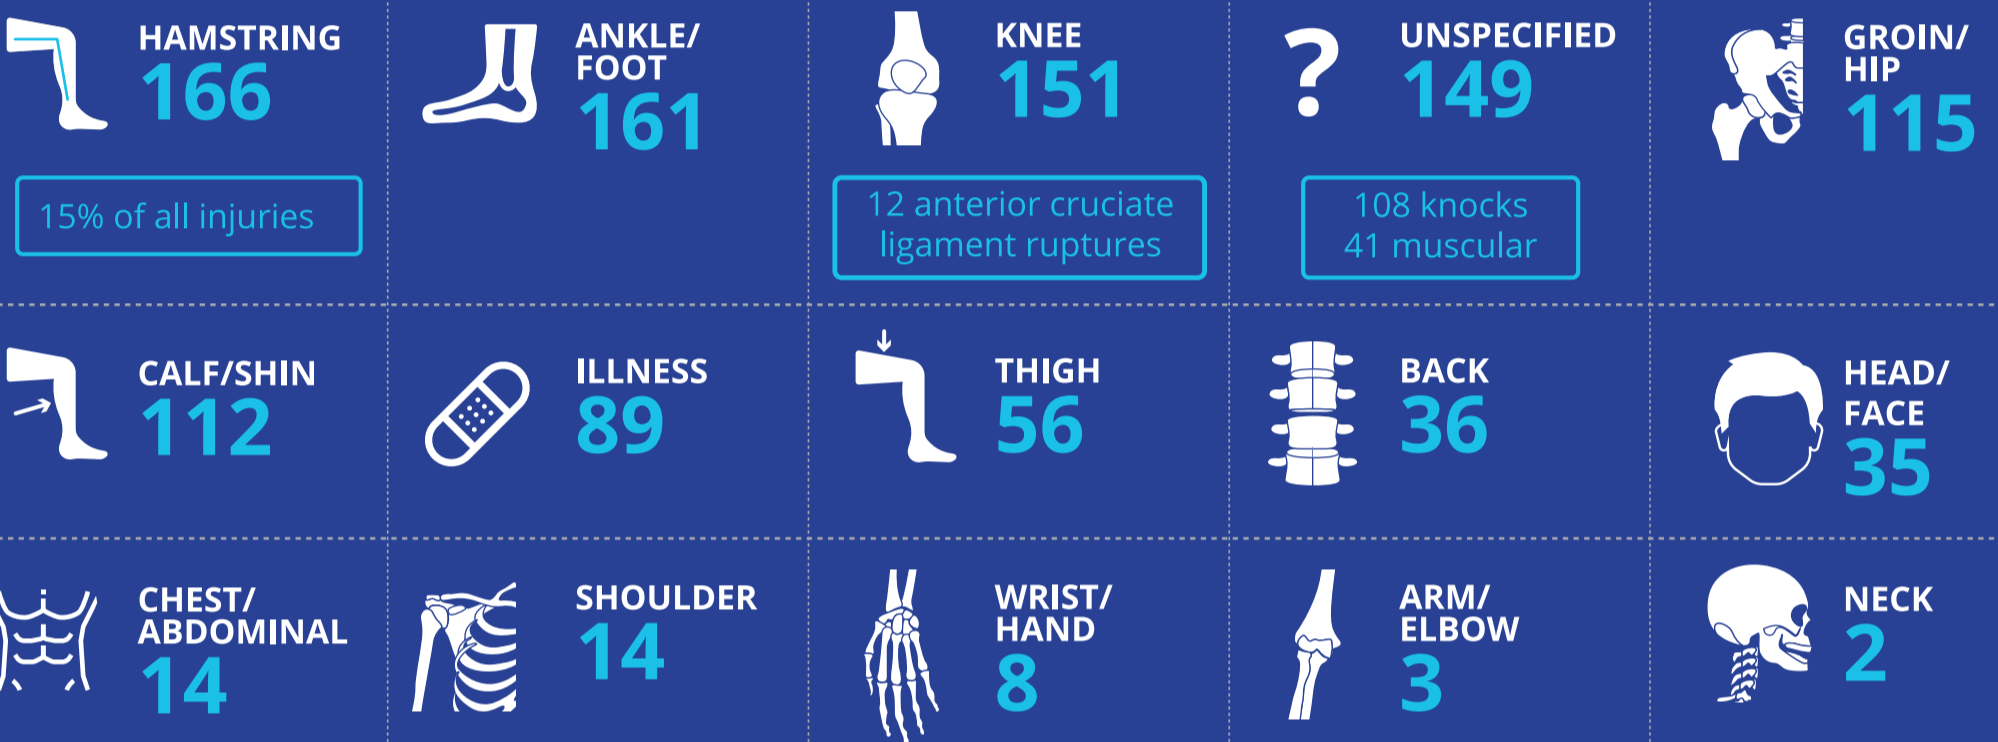

2016-17 END OF SEASON INJURY REVIEW

SIGNIFICANT INJURIES LASTING 10+ DAYS

SUNDERLAND 47 DAYS LOST 1813	WEST HAM UTD 46 DAYS LOST 1737	WATFORD 44 DAYS LOST 1493	CRYSTAL PALACE 40 DAYS LOST 1567	MAN UNITED 37 DAYS LOST 824	ARSENAL 36 DAYS LOST 1123	BOURNEMOUTH 34 DAYS LOST 996	MAN CITY 32 DAYS LOST 952	LIVERPOOL 31 DAYS LOST 1052	SWANSEA CITY 31 DAYS LOST 943
HULL CITY 28 DAYS LOST 1412	MIDDLESBROUGH 27 DAYS LOST 727	TOTTENHAM 27 DAYS LOST 859	EVERTON 26 DAYS LOST 968	SOUTHAMPTON 26 DAYS LOST 1348	STOKE CITY 26 DAYS LOST 720	LEICESTER CITY 22 DAYS LOST 734	BURNLEY 20 DAYS LOST 631	CHELSEA 20 DAYS LOST 358	WEST BROM 14 DAYS LOST 319

TOTAL DAYS LOST TO INJURY
20,576

TOTAL INJURIES (SIGNIFICANT)
614

TOTAL WAGE BILL (INJURED PLAYERS)
£131,314,980

Credit: sportingintelligence.com

INJURIES BY BODY PART

TIME OF INJURY

MOST
26 players were withdrawn in the 90th minute which includes injury time.

NEXT
16 players replaced because of injury in 57th and 60th minute.

INJURY BY POSITION

TALE OF THE TITLE RACE

JACK'S BACK

Jack Wilshere
Midfielder
Bournemouth

Started more Premier League games [22] in 2016/17 than he had done in the previous three seasons combined [10].

Played most Premier League minutes [1912] since becoming a first-team regular at Arsenal in 2010/11 [2653].

Prior to fracturing his fibula in the north London derby, Wilshere had not missed a single league game because of injury.