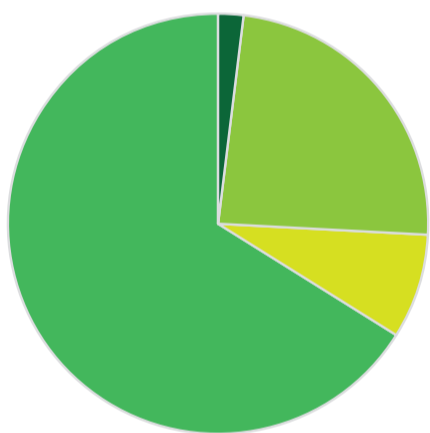

2016-17 END OF SEASON INJURY REVIEW

SIGNIFICANT INJURIES LASTING 10+ DAYS

SUNDERLAND 47 DAYS LOST 1813	WEST HAM UTD 46 DAYS LOST 1737	WATFORD 44 DAYS LOST 1493	CRYSTAL PALACE 40 DAYS LOST 1567	MAN UNITED 37 DAYS LOST 824	ARSENAL 36 DAYS LOST 1123	BOURNEMOUTH 34 DAYS LOST 996	MAN CITY 32 DAYS LOST 952	LIVERPOOL 31 DAYS LOST 1052	SWANSEA CITY 31 DAYS LOST 943
HULL CITY 28 DAYS LOST 1412	MIDDLESBROUGH 27 DAYS LOST 727	TOTTENHAM 27 DAYS LOST 859	EVERTON 26 DAYS LOST 968	SOUTHAMPTON 26 DAYS LOST 1348	STOKE CITY 26 DAYS LOST 720	LEICESTER CITY 22 DAYS LOST 734	BURNLEY 20 DAYS LOST 631	CHELSEA 20 DAYS LOST 358	WEST BROM 14 DAYS LOST 319

TOTAL DAYS LOST TO INJURY
20,576

TOTAL INJURIES (SIGNIFICANT)
614

TOTAL WAGE BILL (INJURED PLAYERS)
£131,314,980

Credit: sportingintelligence.com

INJURIES BY BODY PART

TIME OF INJURY

MOST
26 players were withdrawn in the 90th minute which includes injury time.

NEXT
16 players replaced because of injury in 57th and 60th minute.

INJURY BY POSITION

TALE OF THE TITLE RACE

JACK'S BACK

Jack Wilshere
Midfielder
Bournemouth

Started more Premier League games [22] in 2016/17 than he had done in the previous three seasons combined [10].