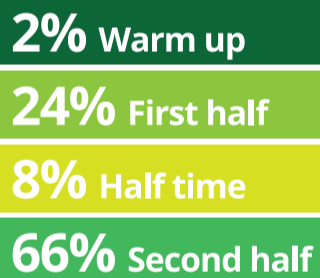

2016-17 END OF SEASON INJURY REVIEW

SIGNIFICANT INJURIES LASTING 10+ DAYS

SUNDERLAND 47 DAYS LOST 1813	WEST HAM UTD 46 DAYS LOST 1737	WATFORD 44 DAYS LOST 1493	CRYSTAL PALACE 40 DAYS LOST 1567	MAN UNITED 37 DAYS LOST 824	ARSENAL 36 DAYS LOST 1123	BOURNEMOUTH 34 DAYS LOST 996	MAN CITY 32 DAYS LOST 952	LIVERPOOL 31 DAYS LOST 1052	SWANSEA CITY 31 DAYS LOST 943
HULL CITY 28 DAYS LOST 1412	MIDDLESBROUGH 27 DAYS LOST 727	TOTTENHAM 27 DAYS LOST 859	EVERTON 26 DAYS LOST 968	SOUTHAMPTON 26 DAYS LOST 1348	STOKE CITY 26 DAYS LOST 720	LEICESTER CITY 22 DAYS LOST 734	BURNLEY 20 DAYS LOST 631	CHELSEA 20 DAYS LOST 358	WEST BROM 14 DAYS LOST 319

TOTAL DAYS LOST TO INJURY
20,576

TOTAL INJURIES (SIGNIFICANT)
614

TOTAL WAGE BILL (INJURED PLAYERS)
£131,314,980

Credit: sportingintelligence.com

INJURIES BY BODY PART

TIME OF INJURY

MOST
26 players were withdrawn in the 90th minute which includes injury time.

NEXT
16 players replaced because of injury in 57th and 60th minute.

INJURY BY POSITION

TALE OF THE TITLE RACE

JACK'S BACK

Jack Wilshere
Midfielder
Bournemouth

Started more Premier League games [22] in 2016/17 than he had done in the previous three seasons combined [10].

Played most Premier League minutes [1912] since becoming a first-team regular at Arsenal in 2010/11 [2653].

Prior to fracturing his fibula in the north London derby, Wilshere had not missed a single league game because of injury.